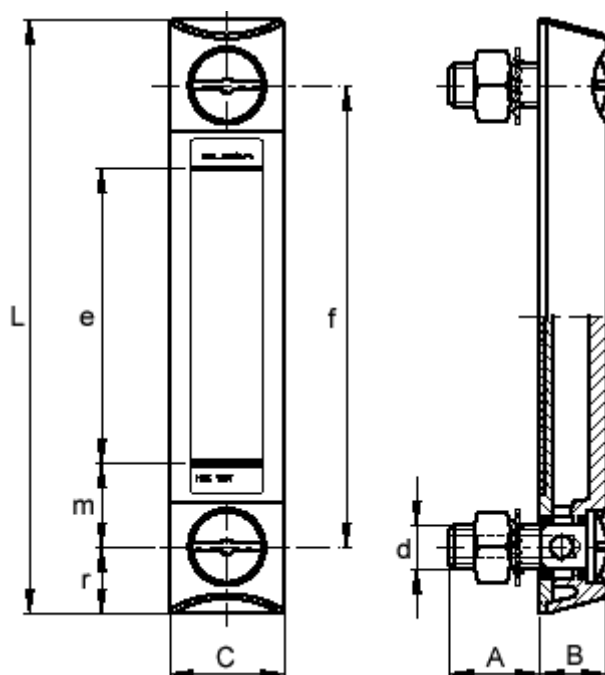

Data Sheet

Article number: 2311111371

Description: E+G Column level indicator
HCX.254-M12-VT without thermometer

Measures

A = 21

r = 18.5

B = 18

C = 35

d = M12

e = 203

f = 254

L = 291

m = 26